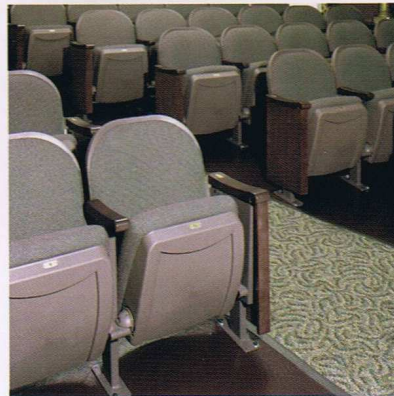

Riverside Community Church
Peoria, Illinois